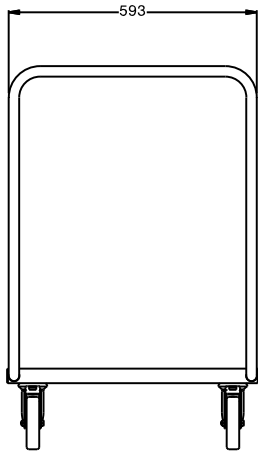

Service Trolleys
Platform Trolley 600 mm

ITEM # _____

MODEL # _____

NAME # _____

SIS # _____

AIA # _____

361230 (STR601)

Platform Trolley 600mm

Short Form Specification

Item No. _____

Constructed in 304 AISI stainless steel. Framework in mm25 tubing, completely welded. Seamless, sound-absorbing, platform shelf with double-folded edges. The handle is an extension of the load-bearing frame. N. 4 swivelling castors, two with brakes, mm125 in diameter, fitted with plastic bumpers. Platform size mm600x600. Load capacity: 150 kg, uniformly distributed.

Main Features

- Ideal to transport kitchenware and dishwashing racks.
- Framework in 25 mm tubing, completely welded.
- Load capacity of 150 kg uniformly distributed.
- Seamless sound-absorbing platform shelf with double-folded edges welded to the framework.
- Platform shelf size 600x600 mm.
- Handle is an extension of the load-bearing frame.
- 4 pivoting Ø 125 mm wheels, 2 of which with brakes, fitted with plastic bumpers

Construction

- Constructed entirely in 304 AISI stainless steel.

APPROVAL: _____

Front

Side

Top

Key Information:

External dimensions, Width:	
361230 (STR601)	670 mm
External dimensions, Depth:	600 mm
External dimensions, Height:	900 mm
Wheel material:	Zinc plated
Wheel diameter:	Ø 125
Net weight:	13 kg